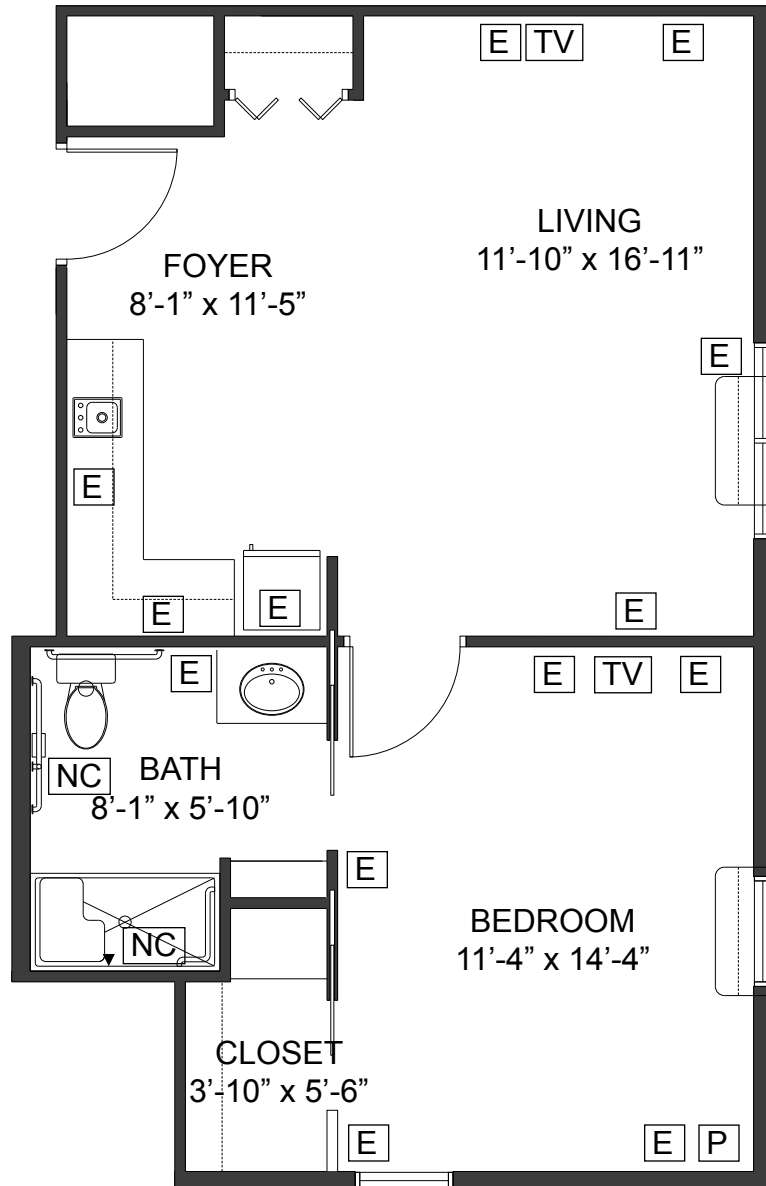

- E ELECTRICAL OUTLET
- NC NURSE CALL
- P PHONE/DATA JACK
- TV CABLE OUTLET

Skilled Nursing Studio - Typical

51 Units @ 265 sf

Skilled Nursing Studio - Unit B

2 Units @ 263 sf

- E ELECTRICAL OUTLET
- NC NURSE CALL
- P PHONE/DATA JACK
- TV CABLE OUTLET

Skilled Nursing Studio - Unit C

2 Units @ 265 sf

- E ELECTRICAL OUTLET
- NC NURSE CALL
- P PHONE/DATA JACK
- TV CABLE OUTLET

- E ELECTRICAL OUTLET
- NC NURSE CALL
- P PHONE/DATA JACK
- TV CABLE OUTLET

2nd Floor AL Studio - Unit E

21 Units @ 425 sf

- E ELECTRICAL OUTLET
- NC NURSE CALL
- P PHONE/DATA JACK
- TV CABLE OUTLET

2nd Floor AL Studio - Unit F

12 Units @ 353 sf

- E ELECTRICAL OUTLET
- NC NURSE CALL
- P PHONE/DATA JACK
- TV CABLE OUTLET

2nd Floor AL Studio - Unit G

2 Units @ 580 sf

- E ELECTRICAL OUTLET
- NC NURSE CALL
- P PHONE/DATA JACK
- TV CABLE OUTLET

1st Floor AL Studio - Unit H
 12 Units @ 334 sf