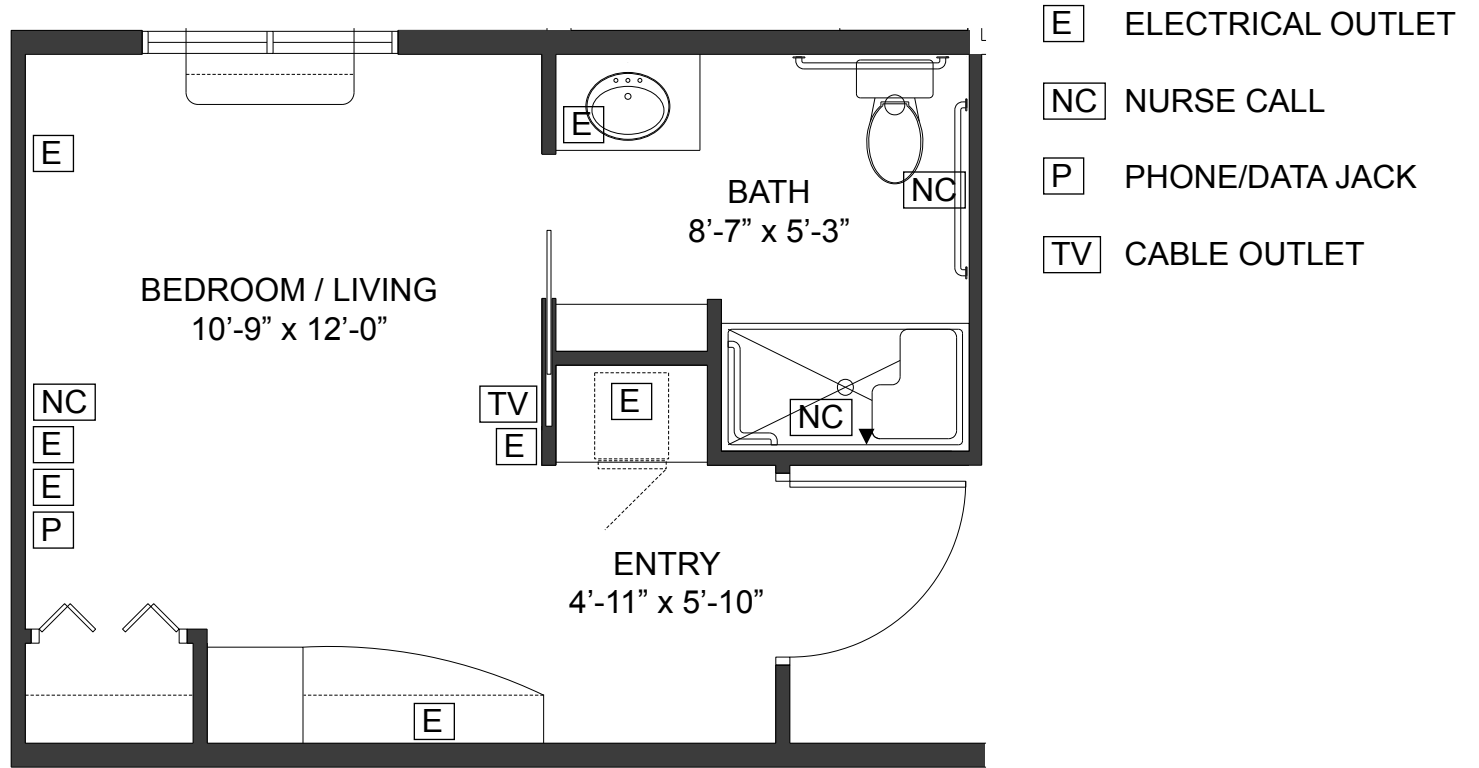

- E ELECTRICAL OUTLET
- NC NURSE CALL
- P PHONE/DATA JACK
- TV CABLE OUTLET

Skilled Nursing Studio - Typical

51 Units @ 265 sf

Skilled Nursing Studio - Unit B

2 Units @ 263 sf

- E ELECTRICAL OUTLET
- NC NURSE CALL
- P PHONE/DATA JACK
- TV CABLE OUTLET

Skilled Nursing Studio - Unit C

2 Units @ 265 sf

- E ELECTRICAL OUTLET
- NC NURSE CALL
- P PHONE/DATA JACK
- TV CABLE OUTLET

- E ELECTRICAL OUTLET
- NC NURSE CALL
- P PHONE/DATA JACK
- TV CABLE OUTLET

2nd Floor AL Studio - Unit E

21 Units @ 425 sf

- E ELECTRICAL OUTLET
- NC NURSE CALL
- P PHONE/DATA JACK
- TV CABLE OUTLET

2nd Floor AL Studio - Unit F

12 Units @ 353 sf

- E ELECTRICAL OUTLET
- NC NURSE CALL
- P PHONE/DATA JACK
- TV CABLE OUTLET

2nd Floor AL Studio - Unit G

2 Units @ 580 sf

- E ELECTRICAL OUTLET
- NC NURSE CALL
- P PHONE/DATA JACK
- TV CABLE OUTLET

1st Floor AL Studio - Unit H
 12 Units @ 334 sf