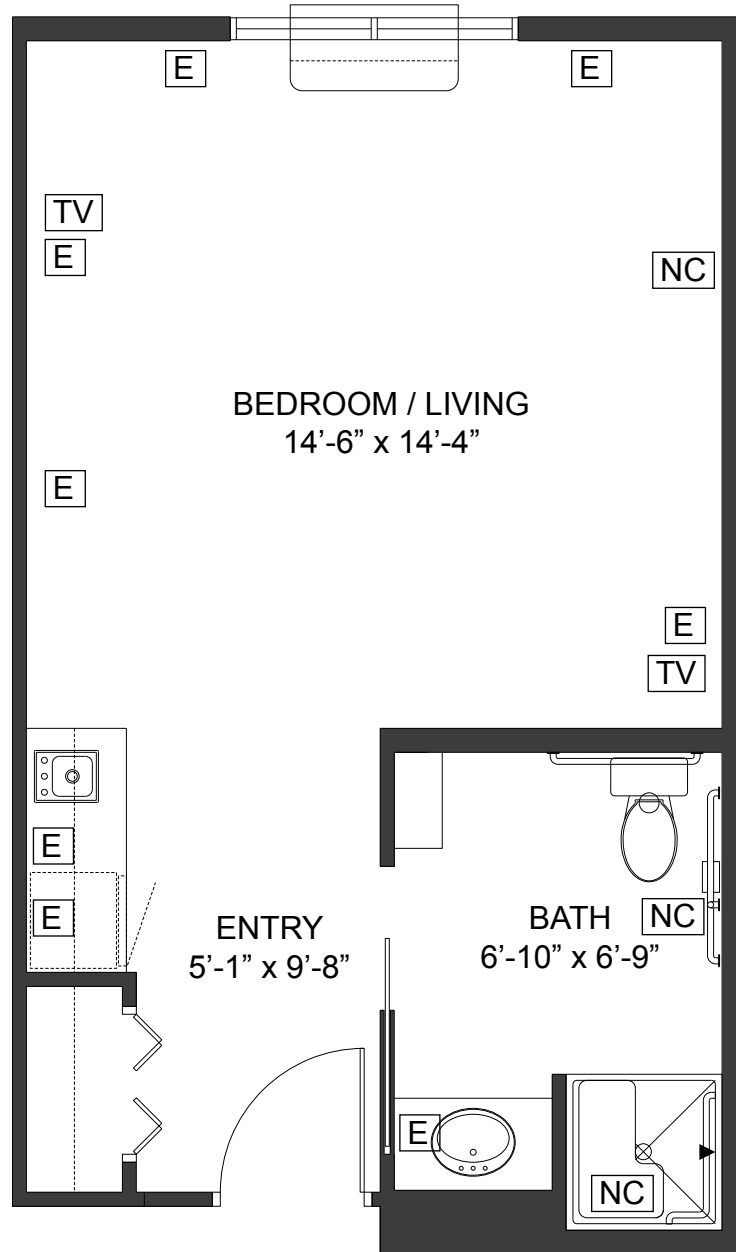

- E ELECTRICAL OUTLET
- NC NURSE CALL
- P PHONE/DATA JACK
- TV CABLE OUTLET

Skilled Nursing Studio - Typical

51 Units @ 265 sf

Skilled Nursing Studio - Unit B

2 Units @ 263 sf

- E ELECTRICAL OUTLET
- NC NURSE CALL
- P PHONE/DATA JACK
- TV CABLE OUTLET

Skilled Nursing Studio - Unit C

2 Units @ 265 sf

- E ELECTRICAL OUTLET
- NC NURSE CALL
- P PHONE/DATA JACK
- TV CABLE OUTLET

- E ELECTRICAL OUTLET
- NC NURSE CALL
- P PHONE/DATA JACK
- TV CABLE OUTLET

2nd Floor AL Studio - Unit E

21 Units @ 425 sf

- E ELECTRICAL OUTLET
- NC NURSE CALL
- P PHONE/DATA JACK
- TV CABLE OUTLET

2nd Floor AL Studio - Unit F

12 Units @ 353 sf

- E ELECTRICAL OUTLET
- NC NURSE CALL
- P PHONE/DATA JACK
- TV CABLE OUTLET

2nd Floor AL Studio - Unit G

2 Units @ 580 sf

- E ELECTRICAL OUTLET
- NC NURSE CALL
- P PHONE/DATA JACK
- TV CABLE OUTLET

1st Floor AL Studio - Unit H
 12 Units @ 334 sf