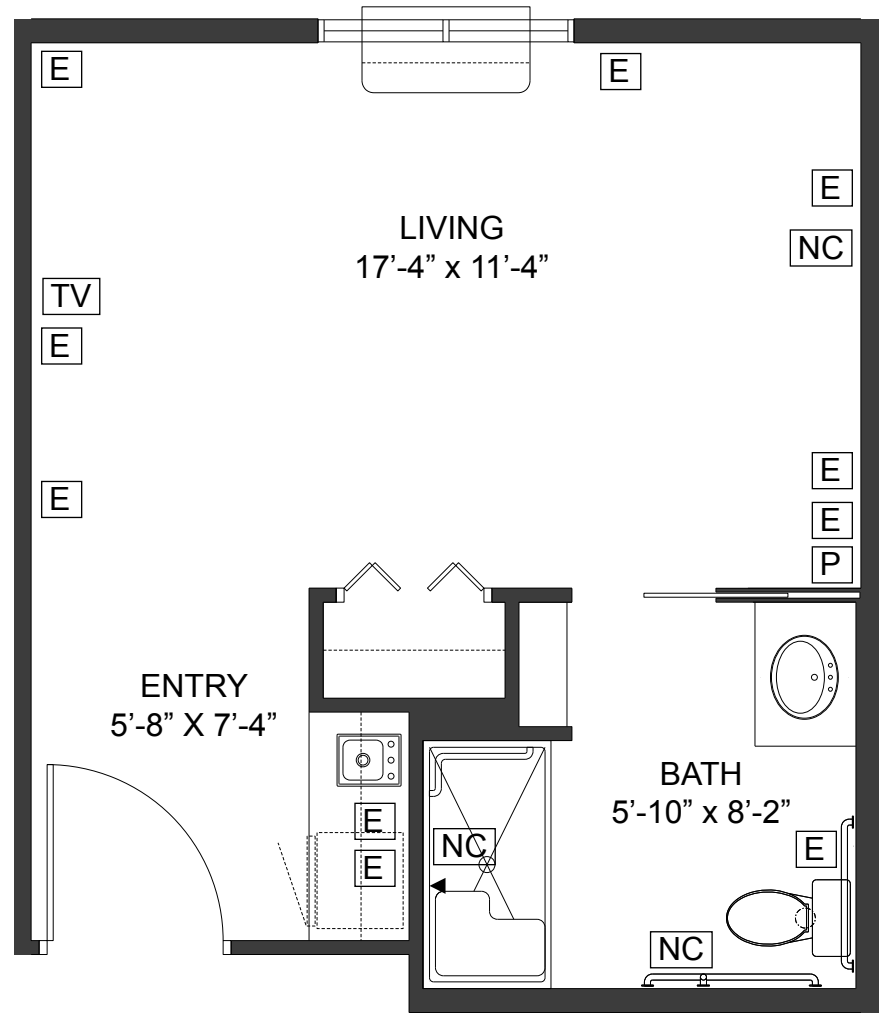

- E ELECTRICAL OUTLET
- NC NURSE CALL
- P PHONE/DATA JACK
- TV CABLE OUTLET

Skilled Nursing Studio - Typical

51 Units @ 265 sf

Skilled Nursing Studio - Unit B

2 Units @ 263 sf

- E ELECTRICAL OUTLET
- NC NURSE CALL
- P PHONE/DATA JACK
- TV CABLE OUTLET

Skilled Nursing Studio - Unit C

2 Units @ 265 sf

- E ELECTRICAL OUTLET
- NC NURSE CALL
- P PHONE/DATA JACK
- TV CABLE OUTLET

- E ELECTRICAL OUTLET
- NC NURSE CALL
- P PHONE/DATA JACK
- TV CABLE OUTLET

2nd Floor AL Studio - Unit E

21 Units @ 425 sf

- E ELECTRICAL OUTLET
- NC NURSE CALL
- P PHONE/DATA JACK
- TV CABLE OUTLET

2nd Floor AL Studio - Unit F

12 Units @ 353 sf

- E ELECTRICAL OUTLET
- NC NURSE CALL
- P PHONE/DATA JACK
- TV CABLE OUTLET

2nd Floor AL Studio - Unit G

2 Units @ 580 sf

- E ELECTRICAL OUTLET
- NC NURSE CALL
- P PHONE/DATA JACK
- TV CABLE OUTLET

1st Floor AL Studio - Unit H
 12 Units @ 334 sf