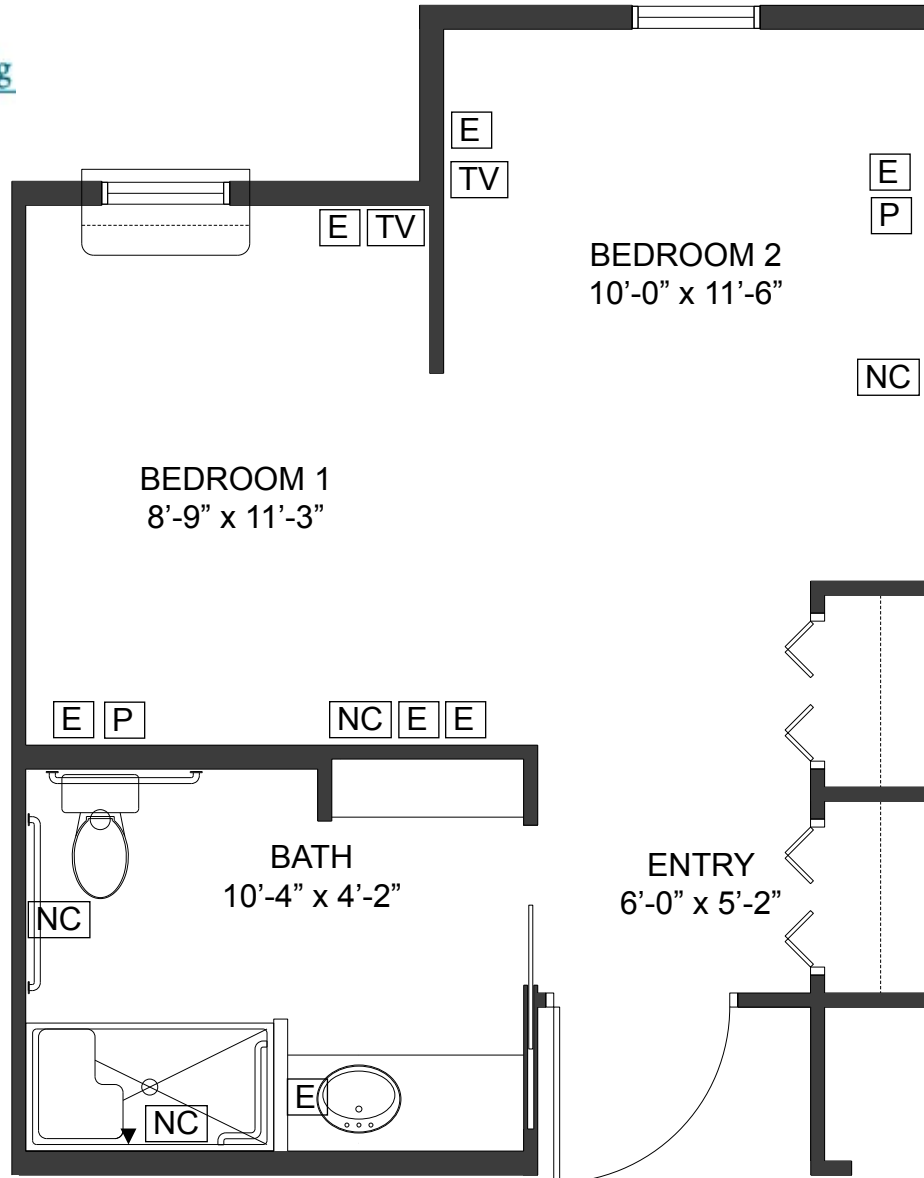

- E ELECTRICAL OUTLET
- NC NURSE CALL
- P PHONE/DATA JACK
- TV CABLE OUTLET

Skilled Nursing Studio - Typical

51 Units @ 265 sf

Skilled Nursing Studio - Unit B

2 Units @ 263 sf

- E ELECTRICAL OUTLET
- NC NURSE CALL
- P PHONE/DATA JACK
- TV CABLE OUTLET

Skilled Nursing Studio - Unit C

2 Units @ 265 sf

- E ELECTRICAL OUTLET
- NC NURSE CALL
- P PHONE/DATA JACK
- TV CABLE OUTLET

- E ELECTRICAL OUTLET
- NC NURSE CALL
- P PHONE/DATA JACK
- TV CABLE OUTLET

2nd Floor AL Studio - Unit E

21 Units @ 425 sf

- E ELECTRICAL OUTLET
- NC NURSE CALL
- P PHONE/DATA JACK
- TV CABLE OUTLET

2nd Floor AL Studio - Unit F

12 Units @ 353 sf

- E ELECTRICAL OUTLET
- NC NURSE CALL
- P PHONE/DATA JACK
- TV CABLE OUTLET

2nd Floor AL Studio - Unit G

2 Units @ 580 sf

- E ELECTRICAL OUTLET
- NC NURSE CALL
- P PHONE/DATA JACK
- TV CABLE OUTLET

1st Floor AL Studio - Unit H
 12 Units @ 334 sf