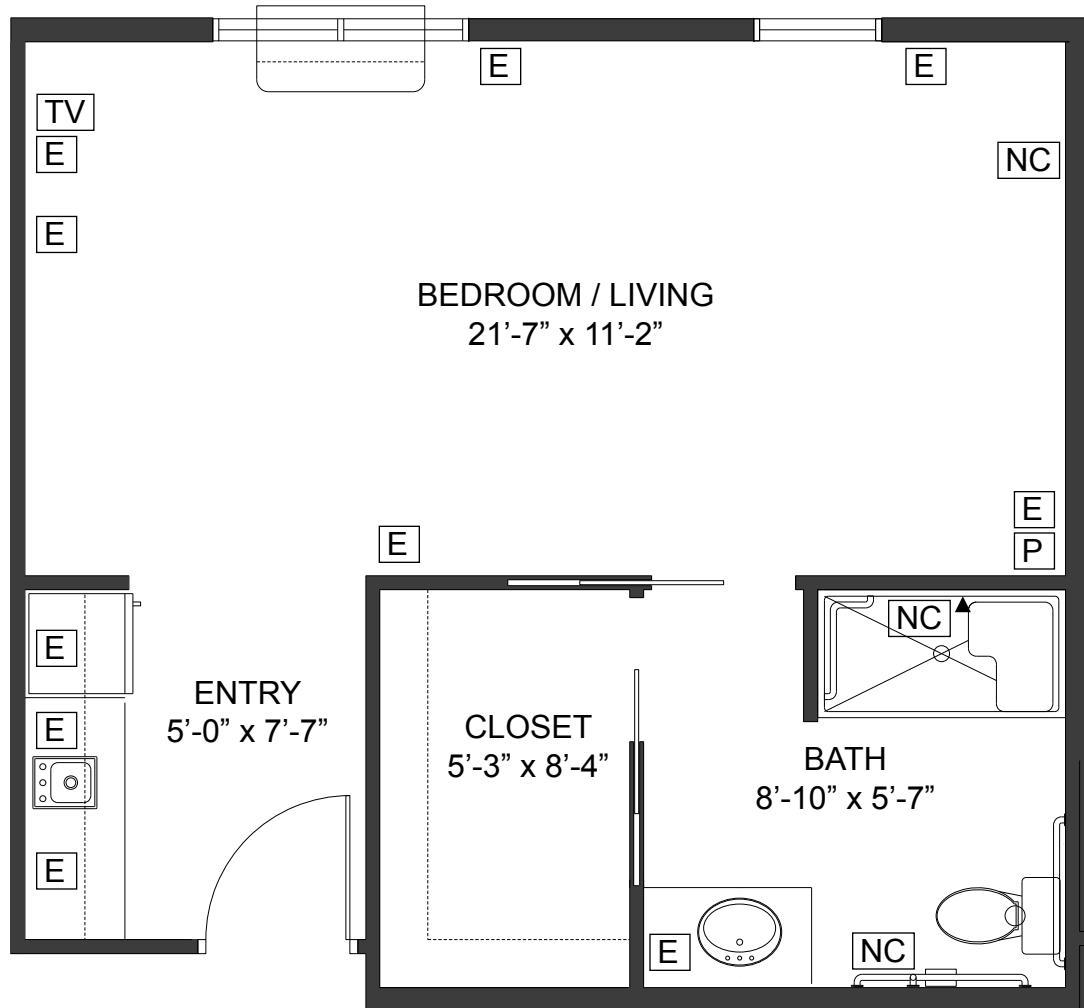

- E ELECTRICAL OUTLET
- NC NURSE CALL
- P PHONE/DATA JACK
- TV CABLE OUTLET

Skilled Nursing Studio - Typical

51 Units @ 265 sf

Skilled Nursing Studio - Unit B

2 Units @ 263 sf

- E ELECTRICAL OUTLET
- NC NURSE CALL
- P PHONE/DATA JACK
- TV CABLE OUTLET

Skilled Nursing Studio - Unit C

2 Units @ 265 sf

- E ELECTRICAL OUTLET
- NC NURSE CALL
- P PHONE/DATA JACK
- TV CABLE OUTLET

- E ELECTRICAL OUTLET
- NC NURSE CALL
- P PHONE/DATA JACK
- TV CABLE OUTLET

2nd Floor AL Studio - Unit E

21 Units @ 425 sf

- E ELECTRICAL OUTLET
- NC NURSE CALL
- P PHONE/DATA JACK
- TV CABLE OUTLET

2nd Floor AL Studio - Unit F

12 Units @ 353 sf

- E ELECTRICAL OUTLET
- NC NURSE CALL
- P PHONE/DATA JACK
- TV CABLE OUTLET

2nd Floor AL Studio - Unit G

2 Units @ 580 sf

- E ELECTRICAL OUTLET
- NC NURSE CALL
- P PHONE/DATA JACK
- TV CABLE OUTLET

1st Floor AL Studio - Unit H
 12 Units @ 334 sf