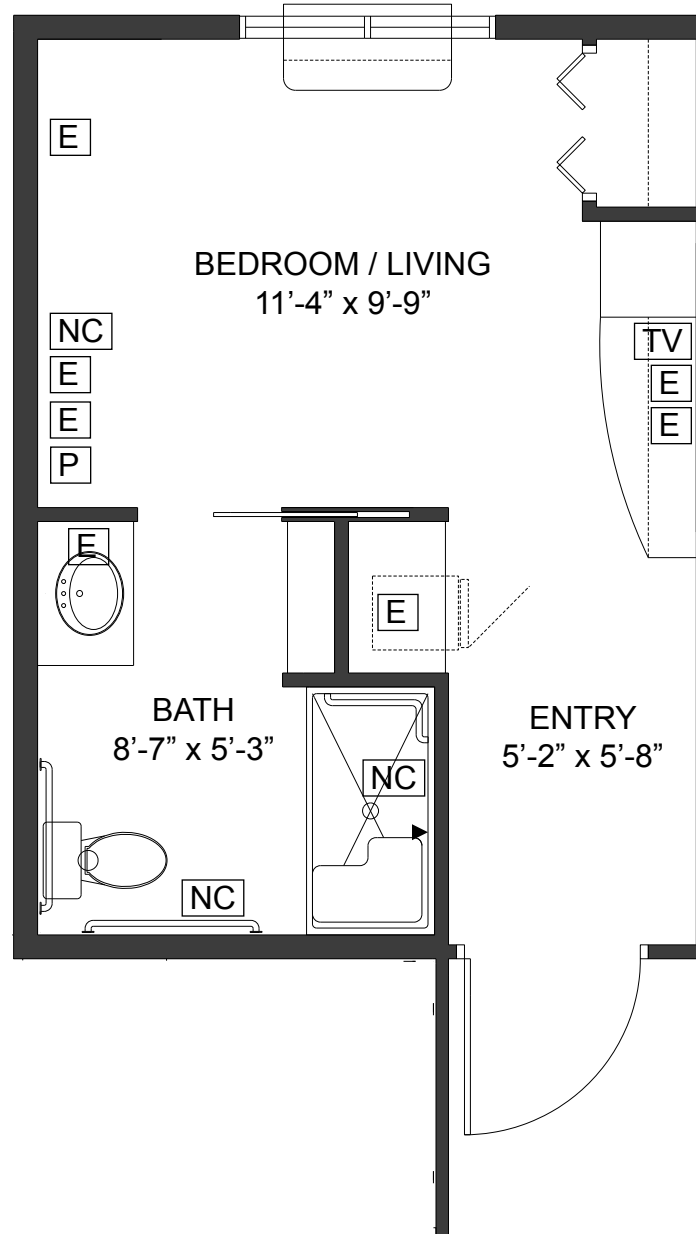

- E ELECTRICAL OUTLET
- NC NURSE CALL
- P PHONE/DATA JACK
- TV CABLE OUTLET

Skilled Nursing Studio - Typical

51 Units @ 265 sf

Skilled Nursing Studio - Unit B

2 Units @ 263 sf

- E ELECTRICAL OUTLET
- NC NURSE CALL
- P PHONE/DATA JACK
- TV CABLE OUTLET

Skilled Nursing Studio - Unit C

2 Units @ 265 sf

- E ELECTRICAL OUTLET
- NC NURSE CALL
- P PHONE/DATA JACK
- TV CABLE OUTLET

- E ELECTRICAL OUTLET
- NC NURSE CALL
- P PHONE/DATA JACK
- TV CABLE OUTLET

2nd Floor AL Studio - Unit E

21 Units @ 425 sf

- E ELECTRICAL OUTLET
- NC NURSE CALL
- P PHONE/DATA JACK
- TV CABLE OUTLET

2nd Floor AL Studio - Unit F

12 Units @ 353 sf

- E ELECTRICAL OUTLET
- NC NURSE CALL
- P PHONE/DATA JACK
- TV CABLE OUTLET

2nd Floor AL Studio - Unit G

2 Units @ 580 sf

- E ELECTRICAL OUTLET
- NC NURSE CALL
- P PHONE/DATA JACK
- TV CABLE OUTLET

1st Floor AL Studio - Unit H
 12 Units @ 334 sf