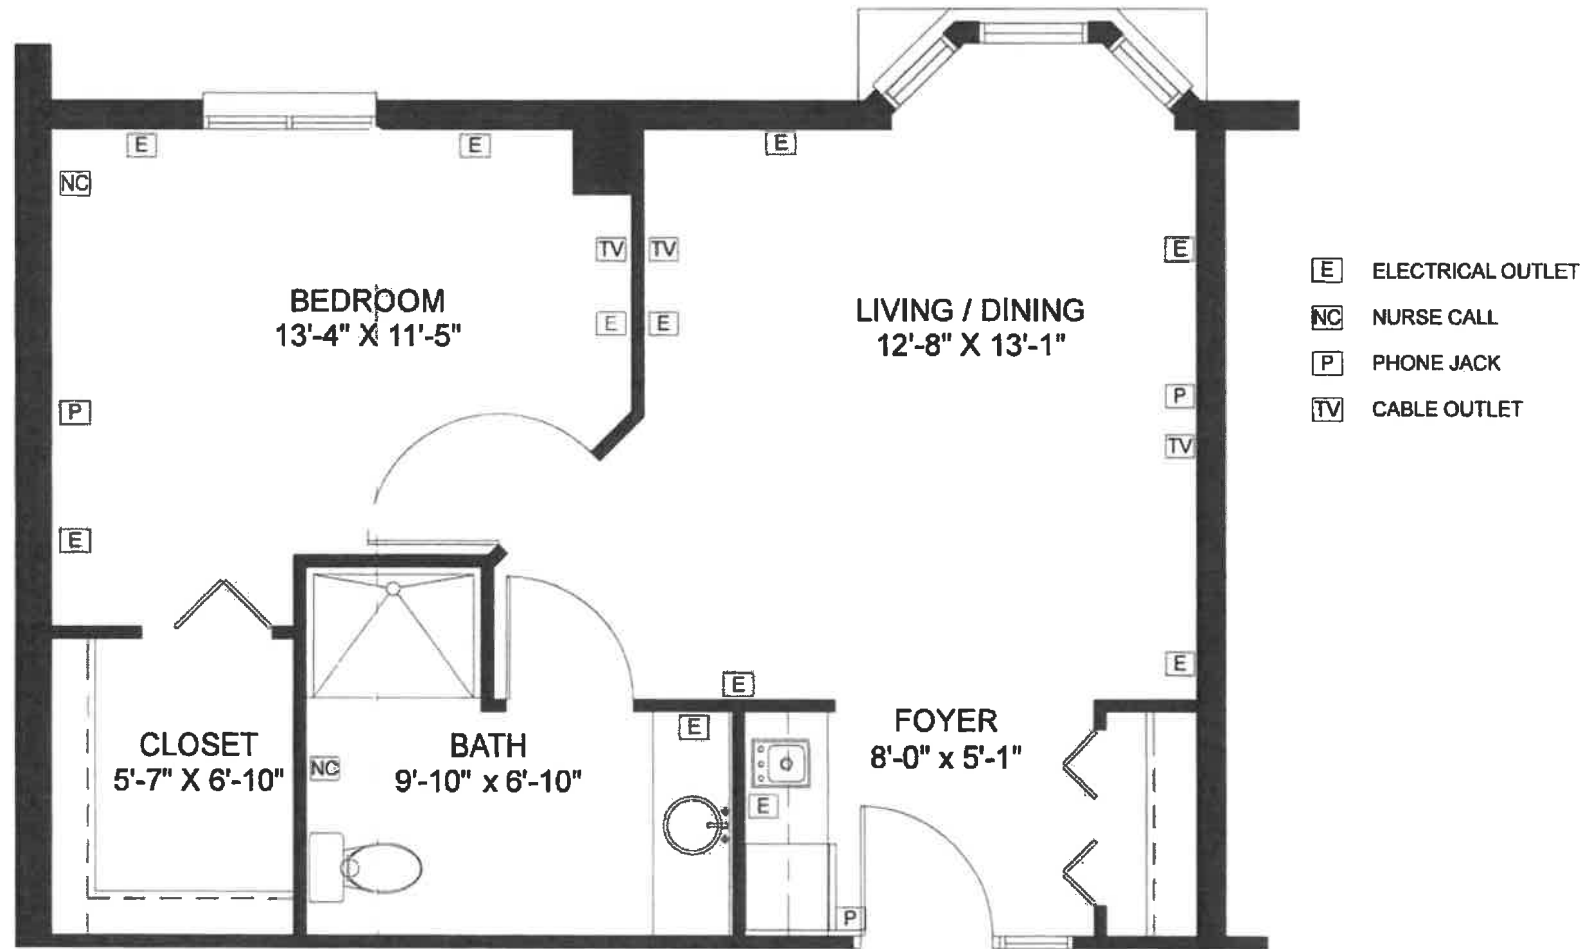

Assisted Living
at **Whetstone**

A MacIntosh Community

WHETSTONE GARDENS ASSISTED LIVING

One Bedroom Deluxe

590 S.F.

Assisted Living
at **Whetstone**

A MacIntosh Community

WHETSTONE GARDENS ASSISTED LIVING

One Bedroom Semi-Deluxe

500 S.F.

Assisted Living
at **Whetstone**

A MacIntosh Community

WHETSTONE GARDENS ASSISTED LIVING

One Bedroom Suite

460 S.F.