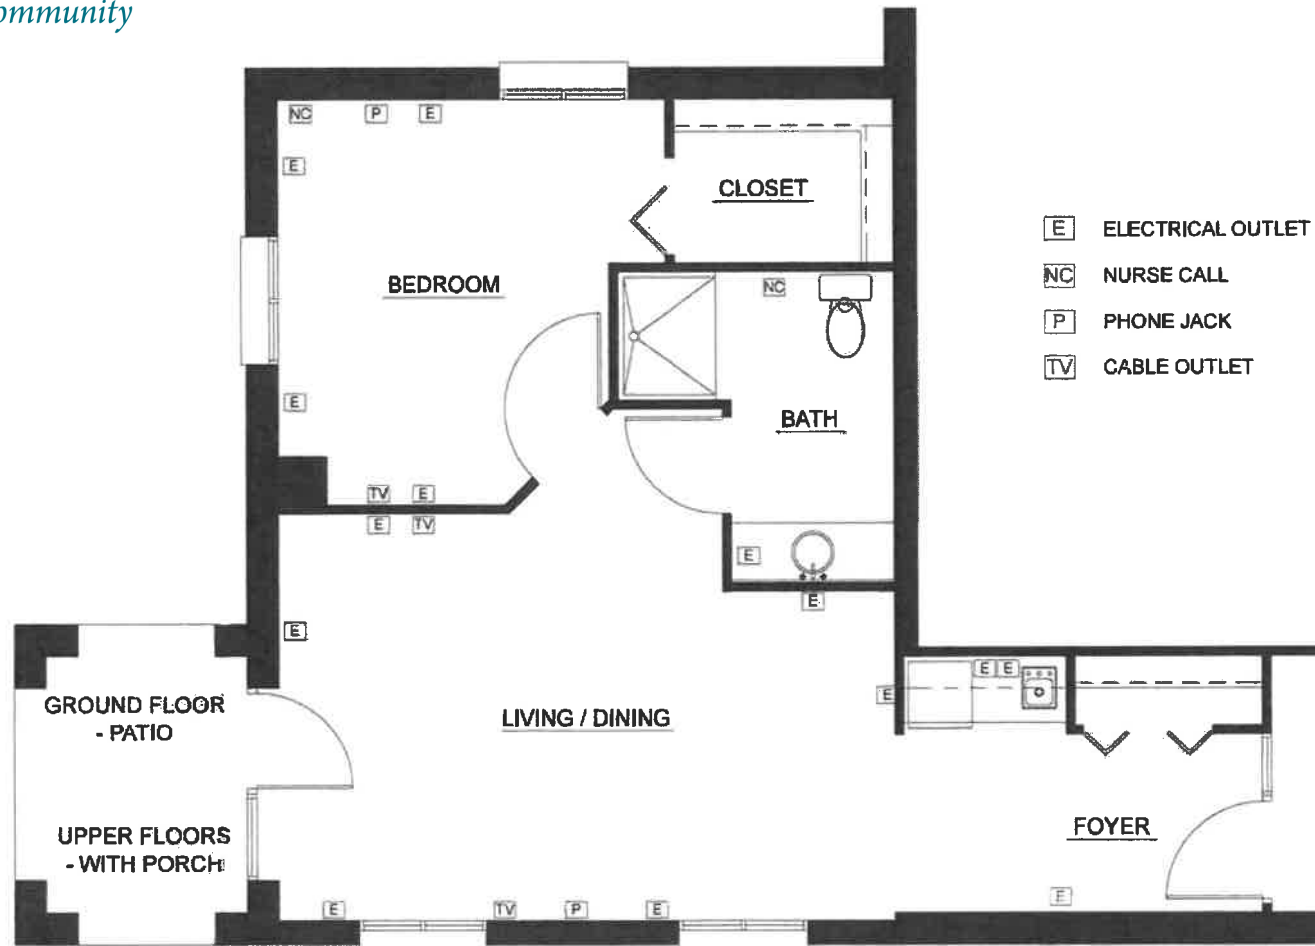

Assisted Living
at **Whetstone**

A MacIntosh Community

WHETSTONE GARDENS ASSISTED LIVING

One Bedroom Deluxe

590 S.F.

Assisted Living
at **Whetstone**

A MacIntosh Community

WHETSTONE GARDENS ASSISTED LIVING

One Bedroom Semi-Deluxe

500 S.F.

Assisted Living
at **Whetstone**

A MacIntosh Community

WHETSTONE GARDENS ASSISTED LIVING

One Bedroom Suite

460 S.F.