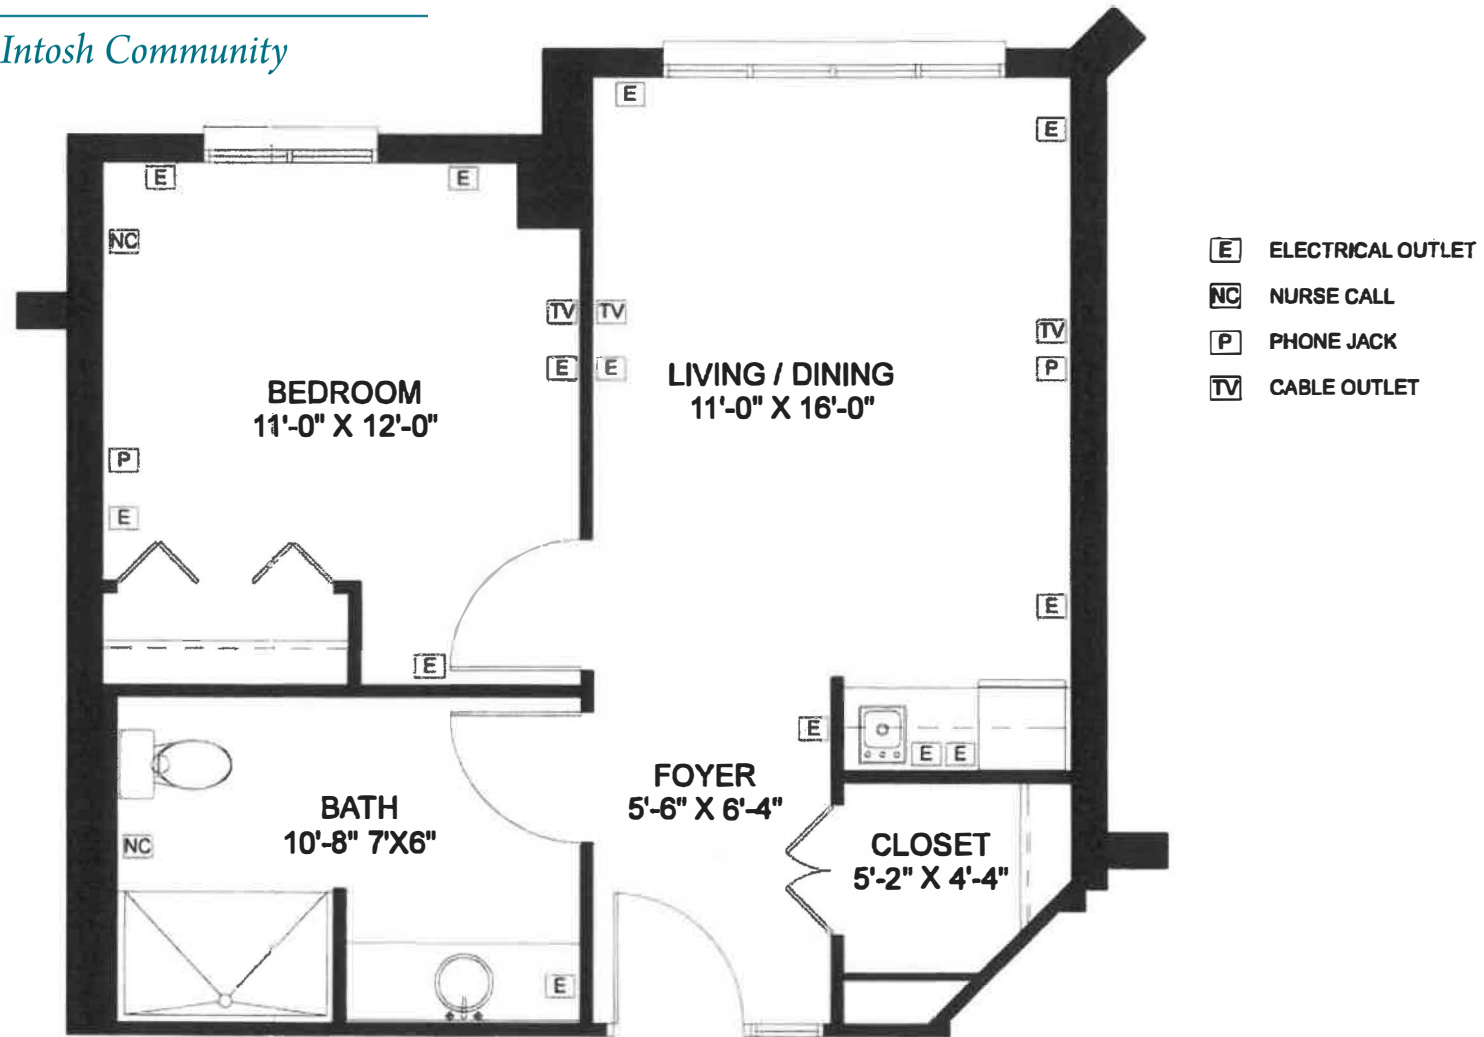

Assisted Living
at **Whetstone**

A MacIntosh Community

WHETSTONE GARDENS ASSISTED LIVING

One Bedroom Deluxe

590 S.F.

Assisted Living
at **Whetstone**

A MacIntosh Community

WHETSTONE GARDENS ASSISTED LIVING

One Bedroom Semi-Deluxe

500 S.F.

Assisted Living
at **Whetstone**

A MacIntosh Community

WHETSTONE GARDENS ASSISTED LIVING

One Bedroom Suite

460 S.F.